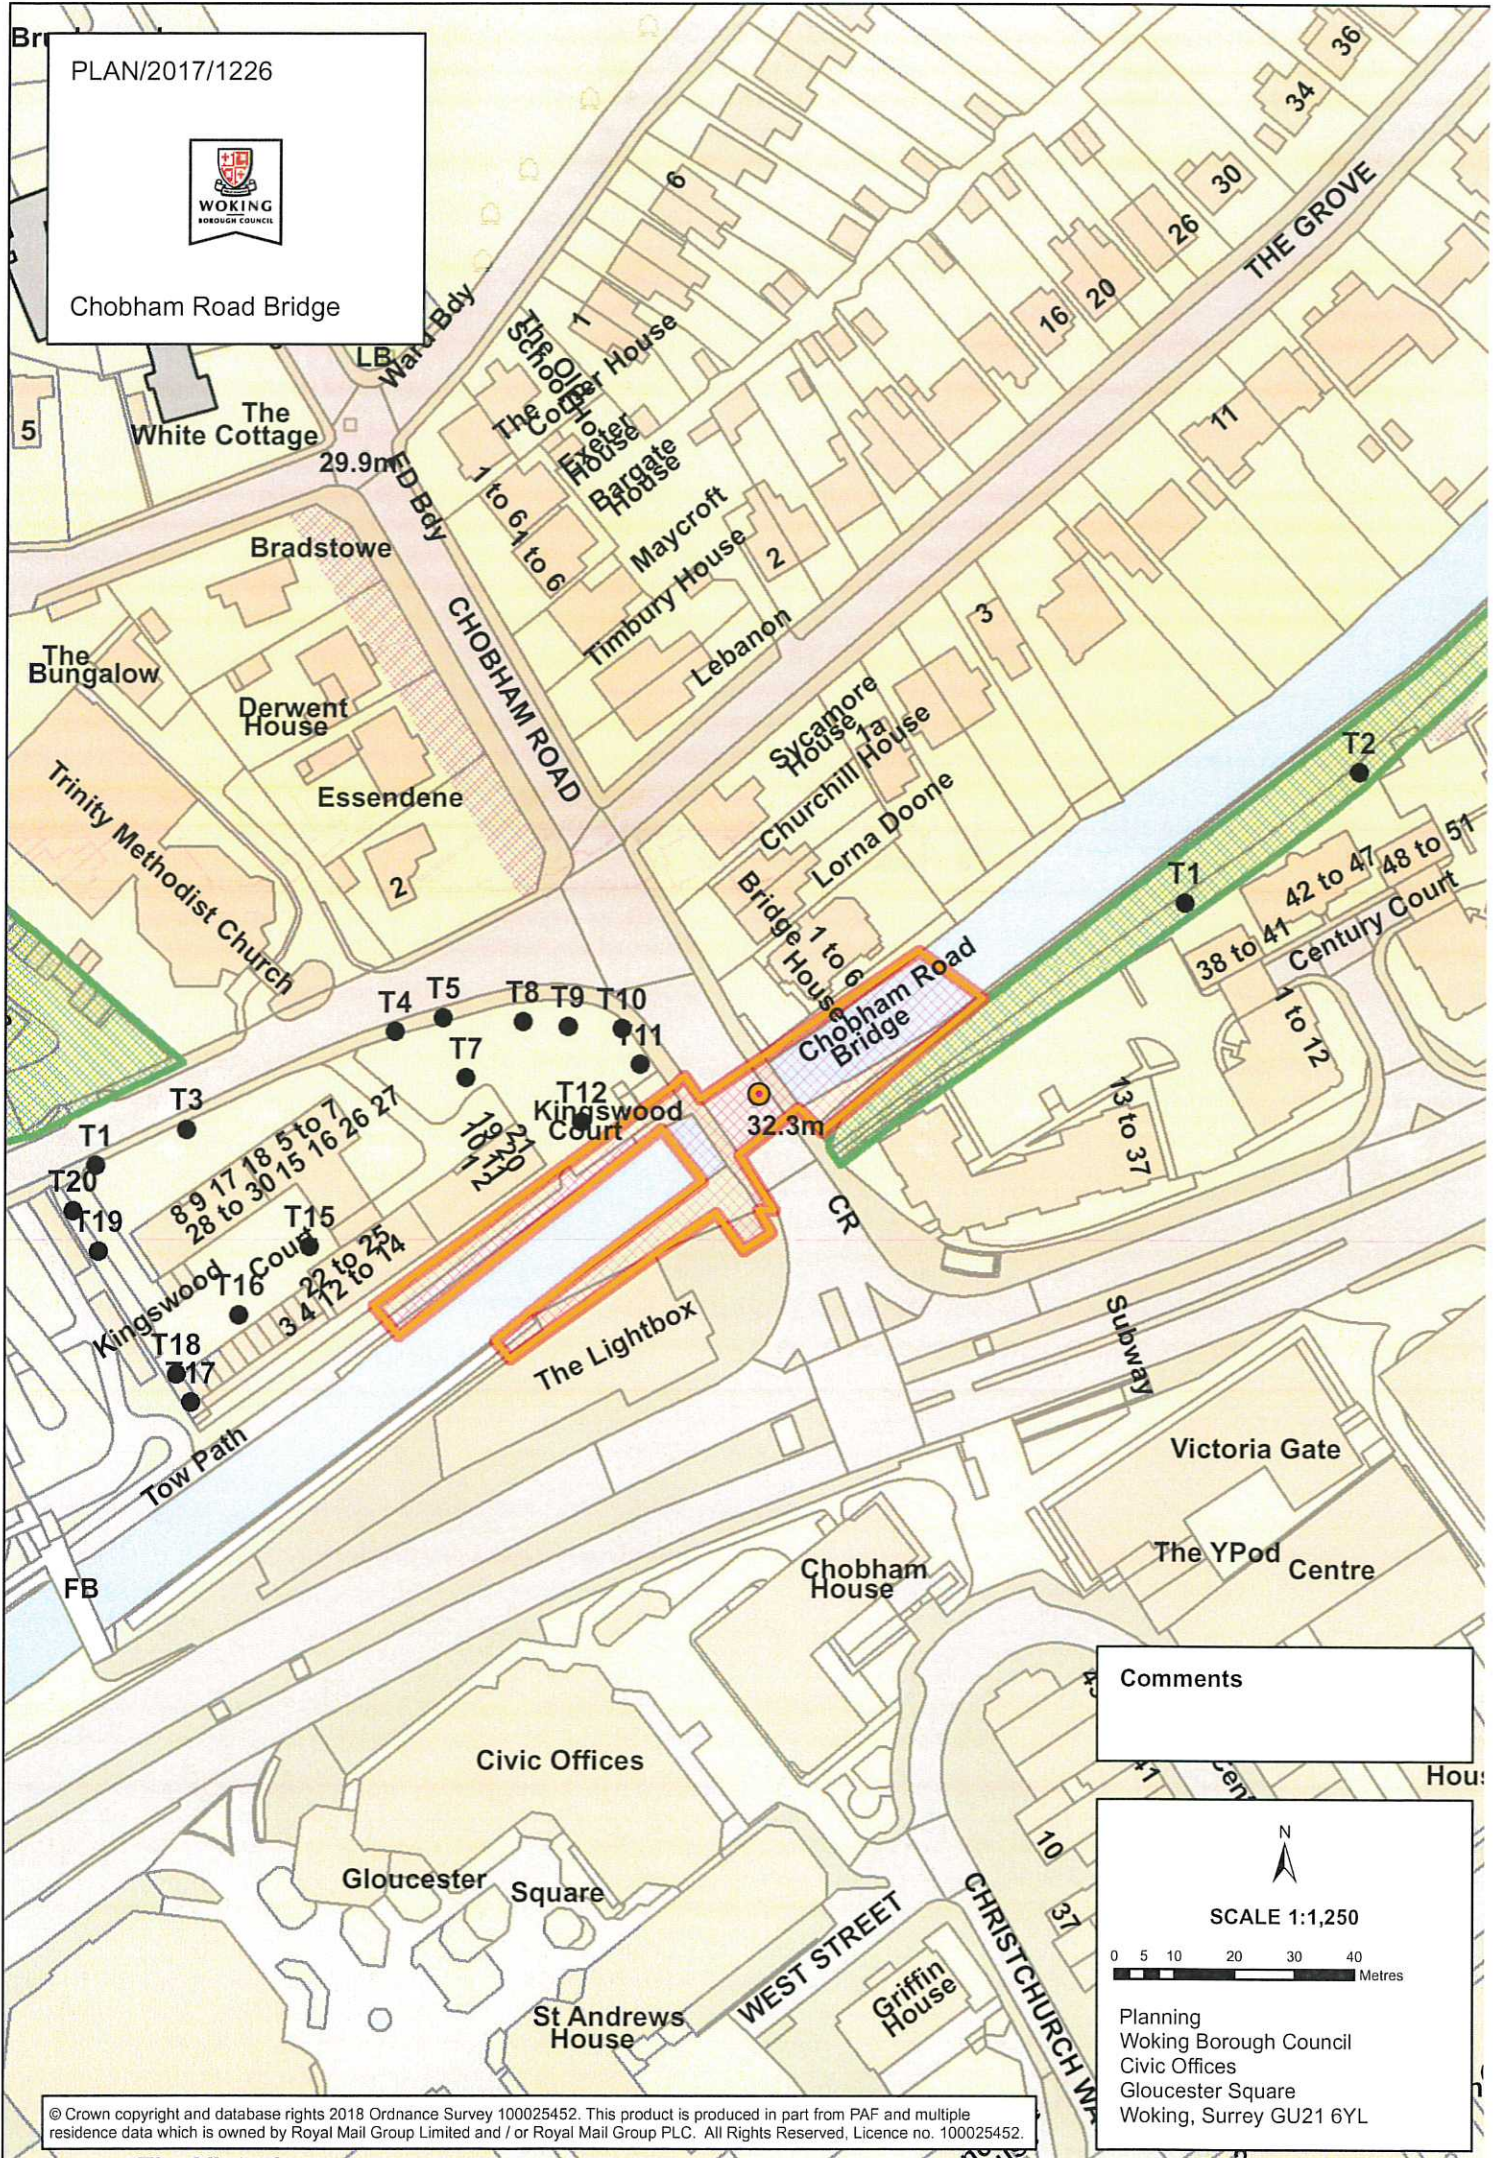

PLAN/2017/1226

Chobham Road Bridge

Comments

SCALE 1:1,250
0 5 10 20 30 40 Metres
Planning
Woking Borough Council
Civic Offices
Gloucester Square
Woking, Surrey GU21 6YL